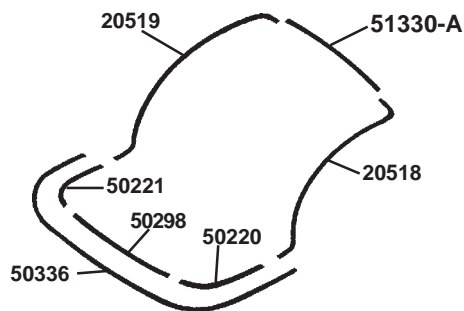

HARD TOP

HARD TOP WEATHERSTRIP KITS

55, EARLY 56 HARD TOP

- 51330-A Front header, 43 1/2" long 88.95
- 20518 RH, over window, cloth covered 99.95
- 20519 LH, over window, cloth covered 99.95
- 50220 RH curved on deck 42.95
- 50221 LH, curved on deck 42.95
- 50298 Center on deck 42.95
- 50336 Rain seal, fits in lower stainless 14.95
- 51500-RK Complete set of above 394.95
- K-52 Hardtop weatherstrip installation screws ..5.95

LATE 56, 57 HARD TOP

- 51330-B Front header, 54" long 88.95
- 51222 RH over window 99.95
- 51223 LH over window 99.95
- 50220 RH, curved on deck 42.95
- 50221 LH, curved on deck 42.95
- 50298 Center on deck 42.95
- 50336 Rain seal, fits in lower stainless 14.95
- 51501-RK Complete set of above 394.95
- K-52 Hardtop weatherstrip installation screws ..5.95