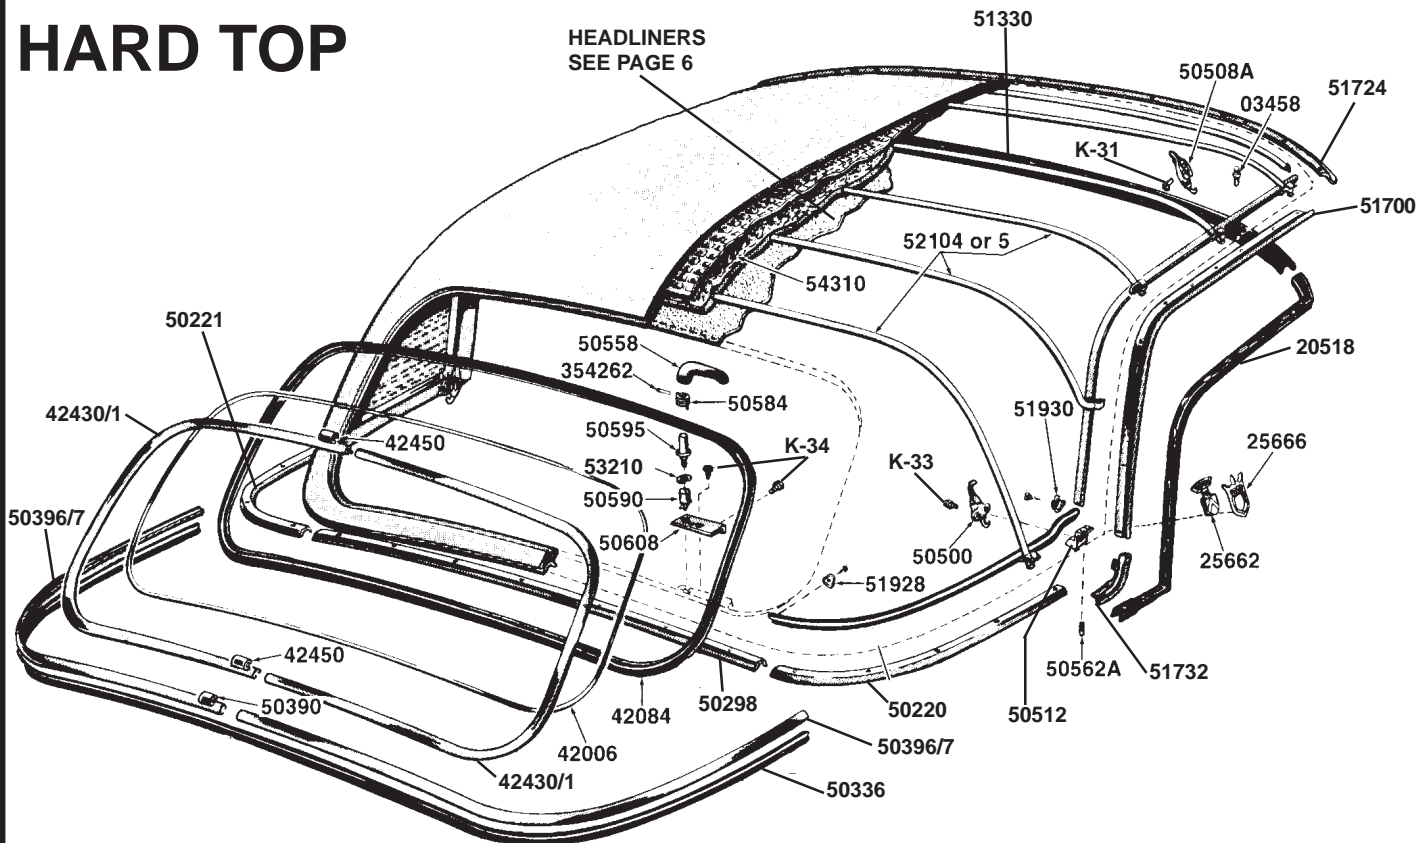

HARD TOP

HARD TOP WEATHERSTRIP KITS

55, EARLY 56 HARD TOP

- 51330-A Front header, 43 1/2" long 88.95
- 20518 RH, over window, cloth covered 99.95
- 20519 LH, over window, cloth covered 99.95
- 50220 RH curved on deck 42.95
- 50221 LH, curved on deck 42.95
- 50298 Center on deck 42.95
- 50336 Rain seal, fits in lower stainless 14.95
- 51500-RK Complete set of above 394.95
- K-52 Hardtop weatherstrip installation screws ..5.95

LATE 56, 57 HARD TOP

- 51330-B Front header, 54" long 88.95
- 51222 RH over window 99.95
- 51223 LH over window 99.95
- 50220 RH, curved on deck 42.95
- 50221 LH, curved on deck 42.95
- 50298 Center on deck 42.95
- 50336 Rain seal, fits in lower stainless 14.95
- 51501-RK Complete set of above 394.95
- K-52 Hardtop weatherstrip installation screws ..5.95