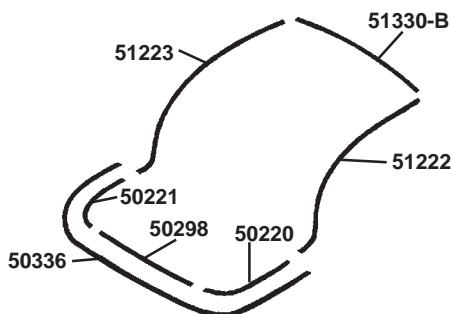

HARD TOP

HARD TOP WEATHERSTRIP KITS

55, EARLY 56 HARD TOP

- 51330-A Front header, 43 1/2" long 88.95
- 20518 RH, over window, cloth covered 99.95
- 20519 LH, over window, cloth covered 99.95
- 50220 RH curved on deck 42.95
- 50221 LH, curved on deck 42.95
- 50298 Center on deck 42.95
- 50336 Rain seal, fits in lower stainless 14.95
- 51500-RK Complete set of above 394.95
- K-52 Hardtop weatherstrip installation screws ..5.95

LATE 56, 57 HARD TOP

- 51330-B Front header, 54" long 88.95
- 51222 RH over window 99.95
- 51223 LH over window 99.95
- 50220 RH, curved on deck 42.95
- 50221 LH, curved on deck 42.95
- 50298 Center on deck 42.95
- 50336 Rain seal, fits in lower stainless 14.95
- 51501-RK Complete set of above 394.95
- K-52 Hardtop weatherstrip installation screws ..5.95