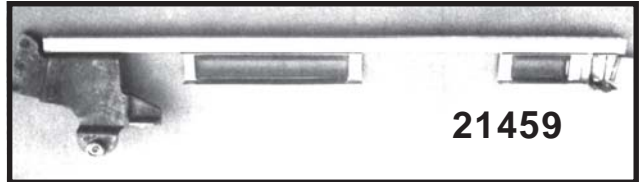

- 21508 Channel assy rear of window RH used 100.00
- 21508-A Lining(moleskin) lock side door glass run
  1/car glue into place 4.20
- 21509 Channel assy rear of window used 100.00
- 21518 Bracket attaches to (21508-9) channel used 25.00
- 21546 Run door glass hinge side 19.00
- K-14 Kit door glass runs (21546) to pillars 2.75
- 21760 Bracket lower window stop 14.50
- 21762 Bumper lower window stop rubber 1.25
- 21770 Bracket upper window stop 4/car 3.95
- K-12-A Kit door lock assy to doors 3.75
- 21812-S Spring inside door lock assy 4.95

TECH TIP - This item should be cadmium plated, or sprayed with argent paint .

DOOR LOCK ASSEMBLY

Rebuilt exchange

- 21812-AR RH 55 ..... 69.95
- 21812-BR RH 56/57 ..... 69.95
- 21813-AR LH 55 ..... 69.95
- 21813-BR LH 56/57 ..... 69.95
- Core Charge 50.00

- 21818 Remote door handle control RH 47.15
- 21819 Remote door handle control LH 47.15