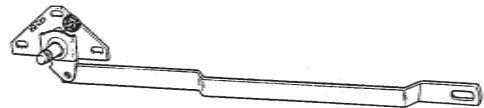

- 21850 Lock button high polish stainless 6.95

- 21852 Rod door lock button 10.95
- 21910 Spring door handle remote 4.95