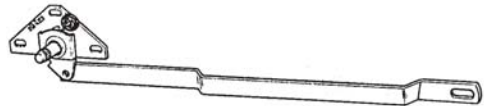

- 21850 Lock button high polish stainless 6.95

- 21852 Rod door lock button 10.95
- 21910 Spring door handle remote 4.95