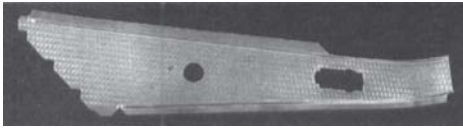

- 21172 Moulding door trim garnish stainless 29.30
- K-13 Kit door garnish mldg (21172) to garnish 4.50
- 21410-A Retainer strip 21410 glass at bottom -coat w/light oil; install glass; trim excess. 1/glass 1.35

DOOR GLASS

*Date code can be put on glass for $6.00 each glass. Please advise us of the production date.

*$3.00 extra boxing & shipping charge.

- 21410-C* Glass door clear w/FOMOCO 39.50
- 21410-T* Glass door tinted w/FOMOCO 41.95

- 21446 Weatherstrip door glass inner pair 8.00
- 21452 W/strip door glass outer pair w/clips 12.00
- 21452-S Cat whisker clip 55/57 ..... 0.60

CATWHISKER SET BEST QUALITY

- 21452-AK Weatherstrip set
  Includes: 2-21446; 2-21452 best quality 24.50

- 21458 Channel assy door glass RH 66.25
- 21459 Channel assy door glass LH 66.25