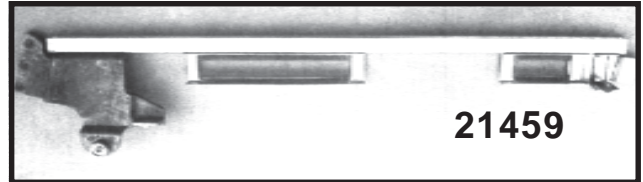

21459

- 21508 Channel assy rear of window RH used 100.00
- 21508-A Lining(moleskin) lock side door glass run
  1/car glue into place 4.20
- 21509 Channel assy rear of window used 100.00
- 21518 Bracket attaches to (21508-9) channel used 25.00
- 21546 Run door glass hinge side 19.00
- K-14 Kit door glass runs (21546) to pillars 2.75
- 21760 Bracket lower window stop 14.50
- 21762 Bumper lower window stop rubber 1.25
- 21770 Bracket upper window stop 4/car 3.95
- K-12-A Kit door lock assy to doors 3.75
- 21812-S Spring inside door lock assy 4.95

TECH TIP - This item should be cadmium plated, or sprayed with argent paint .

DOOR LOCK ASSEMBLY

Rebuilt exchange

- 21812-AR RH 55 ..... 69.95
- 21812-BR RH 56/57 ..... 69.95
- 21813-AR LH 55 ..... 69.95
- 21813-BR LH 56/57 ..... 69.95
- Core Charge 150.00

- 21818 Remote door handle control RH 47.15
- 21819 Remote door handle control LH 47.15