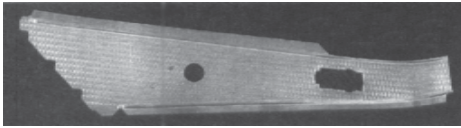

- 21172 Moulding door trim garnish stainless 29.30
- K-13 Kit door garnish mldg (21172) to garnish 4.50
- 21410-A Retainer strip 21410 glass at bottom -coat w/light oil; install glass; trim excess. 1/glass 1.35

DOOR GLASS

*Date code can be put on glass for $6.00 each glass. Please advise us of the production date.

*$3.00 extra boxing & shipping charge.

- 21410-C* Glass door clear w/FOMOCO 39.50
- 21410-T* Glass door tinted w/FOMOCO 41.95

- 21446 Weatherstrip door glass inner pair 8.00
- 21452 W/strip door glass outer pair w/clips 12.00
- 21452-S Cat whisker clip 55/57 ..... 0.60

CATWHISKER SET BEST QUALITY

- 21452-AK Weatherstrip set
  Includes: 2-21446; 2-21452 best quality 25.70

- 21458 Channel assy door glass RH 66.25
- 21459 Channel assy door glass LH 66.25