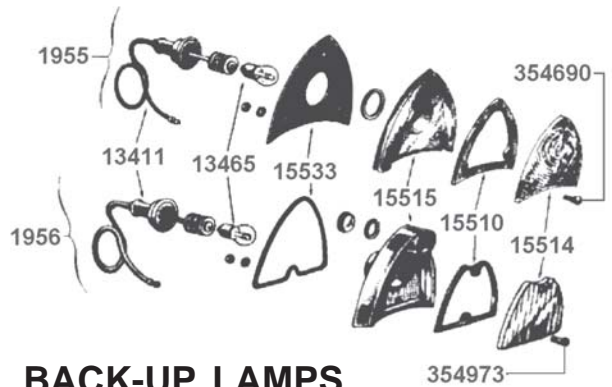

- 15017 Bracket retains clock to dash 55/56 ..... 15.90
- 15026 Wire electric clock feed 56/57 w/fuse holder 15.95
- 15052-6V Lighter complete reproduction w/socket 6 volt
  like original 49.95
- 15052-12V Lighter complete reproduction w/socket 12 volt
  like original 39.95
- 15054-A Element only 6volt lighter 13.50
- 15054-B Element only 12volt lighter 5.95
- 15056 Wire with right angle connector supplied with
  repro lighters 1.50

- 15056-K Knob only cigar lighter like original
  does not include bezel 19.95
- 15059 Bezel cigar lighter 19.95
- 15506-A Wire backup light to switch 55 S/T 14.95
- 15506-B Wire backup light to switch 56/57 ..... 18.90
- 15510-A Gasket backup lamp lens 55 ..... 1.40
- 15510-B Gasket backup lamp lens 56 ..... 1.40
- 15514-A Lens backup lamp w/FOMOCO oval 55 ..... 11.45
- 15514-B Lens backup lamp w/FOMOCO oval 56 ..... 11.45
- 15514-BN Lens used w/o b/u lamp w/FOMOCO 56 ..... 11.45
- 15514-C Plate block off backup light 55 ..... 19.95
- 15515-A Body backup lamp 55 ..... 27.90
- 15515-B Body backup lamp 56 ..... 39.90

BACK-UP LAMPS

- 15520 Switch backup lamp with s/t & o/d 10.95

- 15525-A Wire backup switch feed 55 ..... 5.95
- 15525-B Wire backup switch feed 56/57 ..... 9.75
- 15533-A Gasket backup housing to quarter 55 ..... 2.60
- 15533-B Gasket b/u blockoff to quarter 55 ..... 3.10
- 15533-C Gasket backup housing to quarter 56 ..... 2.00
- 15536-A Wire only backup socket 55 ..... 3.75
- 15536-B Wire only backup socket 56 ..... 4.15
- 15540-BK Bracket backup lamp switch 56/57
  T-85 3-speed and overdrive 29.95
- 15540-K Bracket backup lamp switch s/t 55/57 ..... 18.85
- 15798 Housing assy 55/57 f/m NOS or used ..... Call
- 15A801 Shifter light assy automatic f/m 27.95
- 15805 Lens f/m automatic shift indicator 11.50