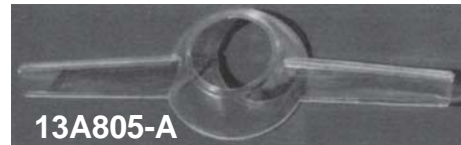

- 13A805-B Retaining clips end tabs for 13A805-55 .... 17.00
- 13A806-A Medallion retainer h/ring upper M/S 55 ..... 21.95
- 13A806-B Medallion retainer h/ring upper P/S 55 ..... 21.95
- 13A806-C Insulator rubber horn ring 55 ..... 7.95
- 13A806-D Grommet rubber for medallion h/ring 55 ..... 2.95
- 13A806-E Insulator rubber horn ring 56/57 ..... 5.95
- 13A807 Spring horn ring 56/57 ..... 2.95
- 13A809-A Medallion horn ring center plastic 55 ..... 24.15
- 13A809-B Medallion horn ring center plastic 56 ..... 24.15
- 13A809-C Medallion horn ring center plastic 57 ..... 24.15
- 13A810-B Medallion background plate 56 ..... 15.95
- 13A810-C Medallion background plate 57 ..... 15.95
- 13830-U* Bracket horn mounting RH used ..... Call
- 13831-U* Bracket horn mounting LH used ..... Call
- 13832-K Horn set 12V looks like orig snail style
  w/ large mouth 56/57 pair 62.99

Rebuilt Original Horns

- 13832-AR* Horn 55 6V Rebuilt Exchange Hi-pitch 95.00
- 13832-BR* Horn 56/57 12V Rebuilt Exchange Hi-pitch 95.00
- 13833-AR* Horn 55 6V rebuilt exchange low-pitch 95.00
- 13833-BR* Horn 56/57 12V rebuilt exchange low-pitch 95.00
- Core deposit on all horns above 75.00