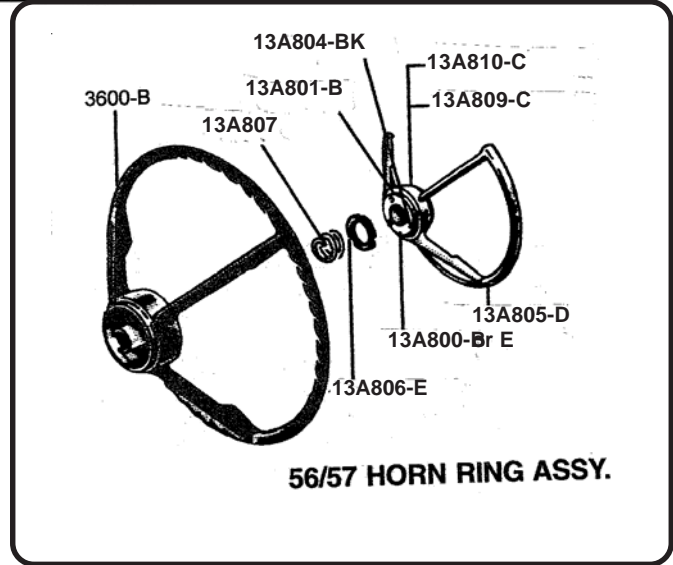

56/57 HORN RING ASSY.

- 13805 Horn ring NOS or used 55/57 ..... Call
- 13805-A Horn ring 55 repro of orig chrome 349.00
- 13805-D Horn ring 56/57 Repro casting manual 262.65
- 13805-E Horn ring 56/57 repro casting power 262.65
- 13A805-A Clear plastic horn ring 55 ..... 19.95