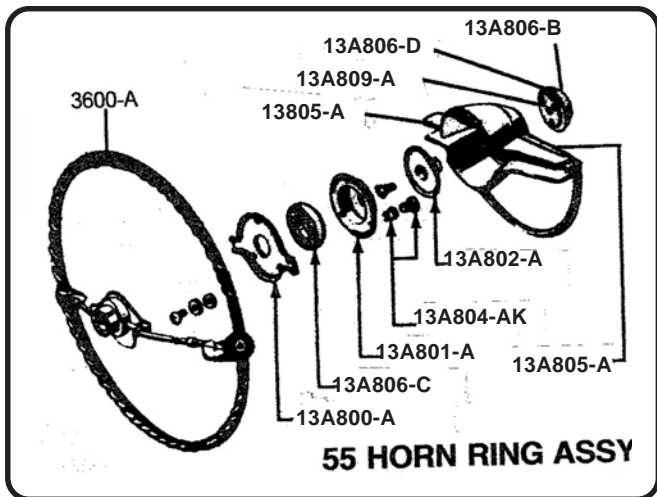

- K-117-A Kit license lamp assy to car 55/56 1.00
- 13560-A Body rear license lamp 55/56 34.60
- 13560-B Body rear license lamp 57 73.49
- 13560-C Wire license light 2-blk PVC wires 55 6.95
- 13560-D Wire license light 2-blk PVC wires 56 9.95
for 56 see also 14415-A
- 13564-A Lens rear license lamp glass 55/56 14.60
- 13564-B Lens rear license lamp 57 14.25
- 13566 Retainer rear license lamp 57 18.85
- 13568-A Gasket rear license lens 55/56 1.58
- 13568-B Gasket rear license lens 57 1.58
- 13596 License plate holder rear 55 3pc 9.95
- 13668 Gasket license light to lamp body 57 0.65
- 13713 Switch map lamp in hinge pillar 6.20

- 13715-A Shift lamp wire 55 (new) 4.50
- 13715-B Shift lamp wire 56/57 (new) 4.90
- 13753 Nut wiper control & blower switch 55/56 12.95
- 13754 Bracket assy map light used Call
- 13754-A Switch dash light w/leads & rivets 8.95
- 13761 Lens dash map lamp 4.15
- 13765 Housing map light chrome 19.95
- 13796-S Socket & wire map light 6.95
- 13A799-A Kit horn ring 55 all parts needed to complete
your horn ring M/S 189.95
- 13A799-B Kit horn ring 55 all parts needed to complete
your horn ring P/S 189.95
- 13A800-A Plate attaching horn ring 55 19.95
- 13A800-B Plate attaching horn ring 56/57 15.95
- 13A801-A Contact plate horn ring 55 19.95
- 13A801-B Contact plate horn ring 56/57 15.95
- 13A802-A Spacer plate horn ring 55 19.95
- 13A803-A Ribber trim plate w/gasket horn ring 55 29.95
- 13A804-A Medallion retaining plate lower 55 14.95
- 13A804-AK Screw & grommet kit horn ring 55 9.95
- 13A804-BK Screw & grommet kit horn ring 56/57 9.95