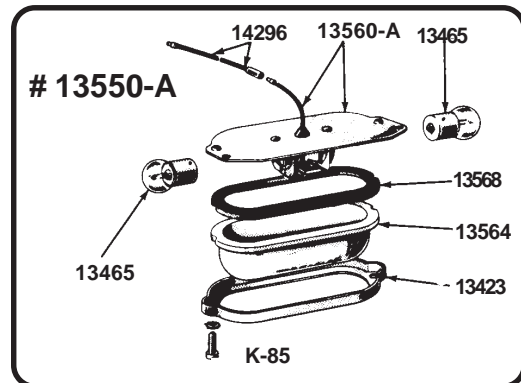

Bulb Reserve Kit

13465-A	55-(1)each 44,51,55,63,81,1129,1154	10.50
13465-B	56-(1)each 57,57X,67,1034,1073,1445	6.70
13465-C	57-(1)each 57,67,93,1034,1445,1891	6.50

Complete Bulb Kit

Does not include 13007's

13465-AK	55-Bulb kit complete 24 pc	34.70
13465-BK	56-Bulb kit complete 24 pc	21.70
13465-CK	57-Bulb kit complete 27pc	23.40

13466-A	Bulb 51 used on 55 oil, charge, transmission, turn signal ind	1.06
13466-B	Bulb 55 used on 55 high beam instrument panel	1.36
13466-C	Bulb 57 used on 56/57 instr panel high beam oil & charge T/S ind	0.65
13466-D	Bulb 63 used on 55 license	1.10
13466-E	Bulb 67 used on 56/57 courtesy lamp license lamp	0.82
13466-F	Bulb 81 used on 55 courtesy lamp	1.70
13466-K	Bulb 93 used on 57 backup	1.65
13466-L	Bulb 1034 used on 56/57 parklamp, rear tail lamp	1.36
13466-M	Bulb 1073 used on 56 backup	1.50