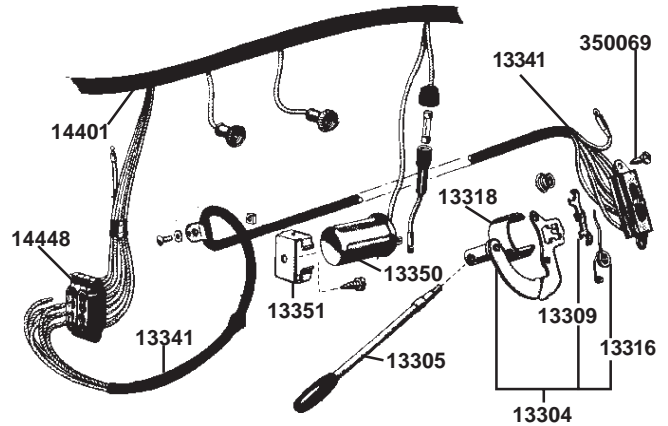

- 13341-A Turn signal switch assy 55/57 inc: 13341B. 94.50
- 13341-B Sleeve kit to make stud on orig 13341 work properly on 55/57 t-birds 5.20
- 13343-A Spring conical T/S attaching use with 5/16" dia stud 3.00
- 13343-B Spring conical T/S attaching use with 3/16" dia stud 3.00
- 13350-A Flasher turn signal 55 6 volt 16.95

- 13350-AE Flasher electronic replacement come in kit 13450ALED6 ..... 34.95
- 13350-B Flasher turn signal 56/57 12 volt 5.60
- 13350-LED Flasher electronic & 2 front park lamp LED bulbs 12V for 55 12v or 56/57 ..... 59.95
- 13351* Bracket T/S flasher mounting used ..... Call
- 13404-A Rear lamp socket & wire 55 ..... 9.95
- 13404-B Rear lamp socket & wire 56 ..... 9.95
- 13404-C Rear lamp socket & wire 57 ..... 12.95
- 13410-AR Parklamp socket & wire 55 ..... 18.95
- 13410-BR Parklamp socket & wire 56 ..... 18.95
- 13410-CR Parklamp socket & wire 57 ..... 19.95
- 13411-A Backup lamp socket & wire 55/56 ..... 17.30

Office & Information (740) 949-2217 • International Orders (740) 949-2217

Orders Only (800) 562-1955 OR (866) 949-1956 • Fax Orders (866) 949-1957 • Fax (740) 949-1957