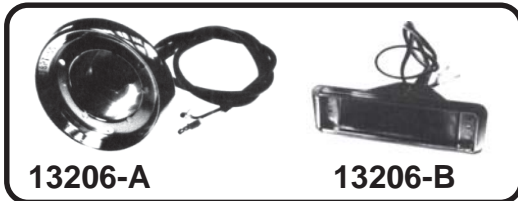

- 13007* Headlight bulb originals ..... Call
- 13007-A Headlight bulb 6volt 12.75
- 13007-AS Headlight bulb 6v 55 FOMOCO script 15.98
- 13007-B Headlight Bulb 12volt 6.95
- 13007-BS Headlight bulb 12v FOMOCO script 9.25
- 13008* Headlamp bucket NOS or used ..... Call
- 13008-A Retainer clip for H/L door lower 7.50

- 13008-T Retainer clip for headlamp attaches to top of H/L bucket with pop rivets (included) 9.95
- K-113 Kit headlamp buckets to fenders 4.70
- 13015 Retainer ring headlamp 14.90
- 13A024-A Dimmer switch 55/56 ..... 22.95
- 13A024-B Dimmer switch 57 ..... 23.45

- 13031-A Spring headlamp bucket 2.38
- 13032 Screw headlamp adjusting 0.49
- 13032-B Nut & bracket H/L adjusting 1.00
- 13044 Gasket H/L bucket to fender 2.95
- 13064* Headlight brow NOS or Used 55/57 ..... Call

- K-103 Kit headlamp door to bucket 2pcs 1.30
- 13076-AA Headlamp wire & socket 55 ..... 23.50
- 13076-AB Headlamp wire & socket 56 ..... 23.50
- 13076-B Headlamp wire & socket RH 57 ..... 20.60
- 13077-B Headlamp wire & socket LH 57 ..... 20.60
- 13098* Clip headlamp door retaining lower 4/car price each 7.50
- 13206-A Body parklamp w/socket & wire w/FOMOCO logo 55/56 ..... 69.95
- 13206-AR Body parklamp w/socket & wire w/o FOMOCO logo 55/56 ..... 42.50
- 13206-B Body parklamp w/socket & wire 57 ..... 59.95

13206-A

13206-B

- 13208-A Lens parking lamp 55/56 w/FOMOCO logo ... 7.50
- 13208-B Lens parking lamp RH 57 w/FOMOCO 15.20
- 13208-BR Lens parking lamp RH 57 w/o logo 9.95
- 13209-B Lens parking lamp LH 57 w/FOMOCO 15.20
- 13209-BR Lens parking lamp LH 57 w/o logo 9.95
- 13210 Retainer park lamp lens 55/56 ..... 9.95
- 13211-A Gasket parking lamp lens 55/56 ..... 1.50
- 13211-B Gasket parking lamp lens 57 ..... 1.95

- 13217-A Pad park lamp body to fender 55/56 ..... 3.95
- 13217-B Pad park lamp body to bumper 57 ..... 1.95
- 13220 Retainer park lamp body 21.95
- 13304-A Plate assy turn indicator SWT 55 ..... 45.10
- 13304-B Plate assy turn indicator SWT 56/57 ..... 48.30