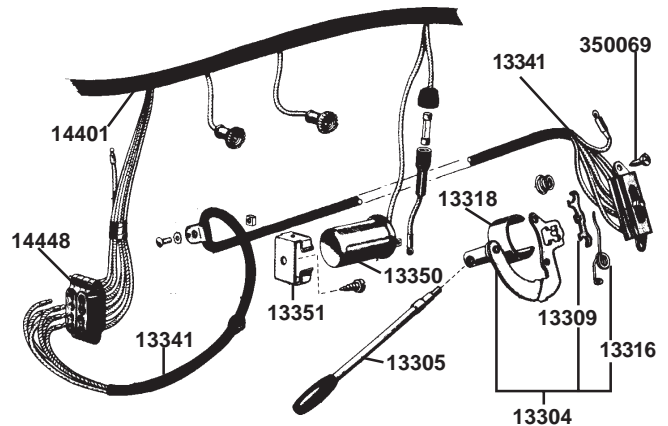

- 13341-A Turn signal switch assy 55/57 inc: 13341B. 94.50
- 13341-B Sleeve kit to make stud on orig 13341 work properly on 55/57 t-birds 5.20
- 13343-A Spring conical T/S attaching use with 5/16" dia stud 3.00
- 13343-B Spring conical T/S attaching use with 3/16" dia stud 3.00
- 13350-A Flasher turn signal 55 6 volt 16.95

- 13350-AE Flasher electronic replacement come in kit 13450ALED6 ..... 34.95
- 13350-B Flasher turn signal 56/57 12 volt 5.60
- 13350-LED Flasher electronic & 2 front park lamp LED bulbs 12V for 55 12v or 56/57 ..... 59.95
- 13351* Bracket T/S flasher mounting used ..... Call
- 13404-A Rear lamp socket & wire 55 ..... 9.95
- 13404-B Rear lamp socket & wire 56 ..... 9.95
- 13404-C Rear lamp socket & wire 57 ..... 12.95
- 13410-AR Parklamp socket & wire 55 ..... 18.95
- 13410-BR Parklamp socket & wire 56 ..... 18.95
- 13410-CR Parklamp socket & wire 57 ..... 19.95
- 13411-A Backup lamp socket & wire 55/56 ..... 17.30