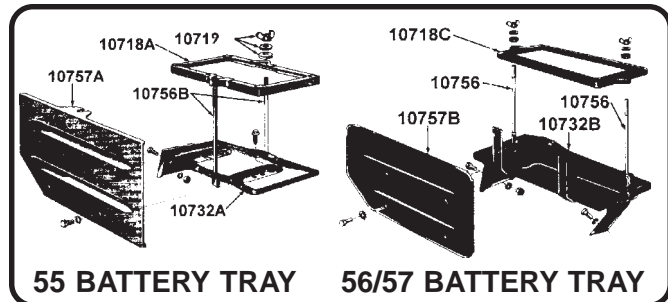

- 10756-A Bolt battery clamp long plated correct length & shape 3.50
- 10756-B Bolt battery clamp short plated correct length & shape 3.50

TECH TIP - This item should be cadmium plated, or sprayed with argent paint .

Note: 55, use (2)10756-B; 56/57 use (1)10756-A & (1) 10756-B; 56/57 Heavy duty use (3)10756-B

- 10757-A Battery heat shield steel 55 30.20
- 10757-B Battery heat shield steel 56/57 39.95

TECH TIP - This item should be painted gloss black! See page 106 for paint.