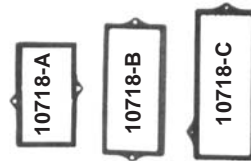

TECH TIP - This item should be painted gloss black!

See page 106 for paint.

- 10718-E Kit battery clamp includes: 2-ea wingnut correct size rubber grommets & washers 2.50
- 10718-F Kit same as 10718E except 3 ..... 3.75
- 10718-G Kit same as 10718E except w/forged wngnts . 3.00