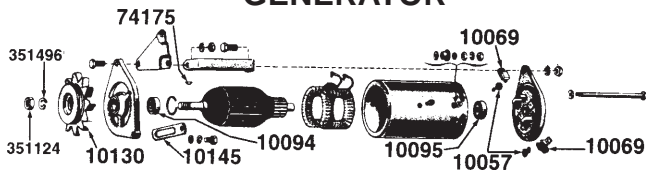

- 06044-U Glove box door used original 40.00
- 06050 Hinge glove box door replacement type 4.95
- 06050-U Hinge glove box door used original 12.00

- 06064 Catch glove box door plated 9.95
- 06066 Grommet & bumper set glove box door 4.30

- 06069 Spring glove box door 20.00
- 06081-N Lock assembly glove box new ..... Call
- 06081-U Lock glove box used ..... Call
- 06115 Bumper glove box door arm ..... Call
- 06117 Arm glove box door new RH 6.00
- 06117-U Arm glove box door new RH 10.00
- 06118 Arm glove box door new RH 6.00
- 06118-U Arm glove box door new RH 10.00
- 06151 Catch glove box lock plastic 5.75
- 06190 Bezel glove box lock 6.95

GENERATOR

- 10001-A Generator rebuilt 6- volt 179.00
- Core deposit on 6-volt generator 100.00
- 10001-B Generator Rebuilt 12-volt 179.00
- Core deposit on 12-volt generator 100.00
- 10001-AR Generator overhaul kit 6-volt includes:
  (2)10057, (1) 10069, (1)10094, (1)10095... 39.95
- 10001-BR Generator overhaul kit 12-volt includes:
  (2) 10057, (1) 10069, (1) 10094, (1) 10095 39.95
- 10001-C Armature 6 volt ..... Call
- 10001-D Armature 12 volt ..... Call
- 10057 Spring generator brush 4.38
- 10069-A Brush set generator 55 ..... 4.44
- 10069-B Brush set generator 6/7 ..... 5.60
- 10094 Bearing generator front or power steering pump
  ..... 9.72
- 10095 Bearing generator rear 15.49
- 10120 Bolt generator & starter frame 1.75
- 10130 Pulley generator NOS or used ..... Call
- 10130-R Pullley generator replacement 108.95
- 10145 Arm generator belt adjusting 13.95
- 10151 Bracket generator mount 49.95
- 10153 Bracket generator stabilizer 7.95