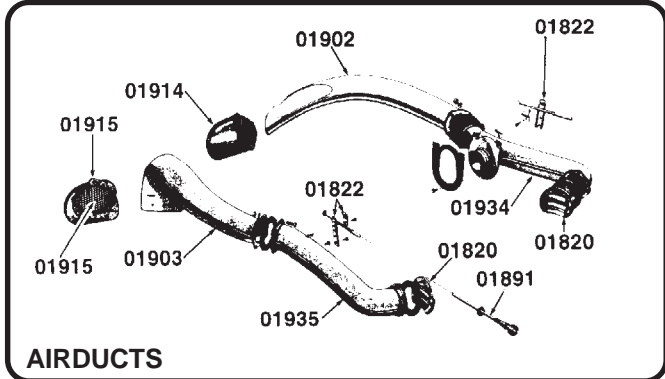

AIRDUCTS

AIR DUCT KIT (4) pc.

- 01900-A Air duct kit, (4) pieces, inc - 01902,01903, 01934, & 01935 (FIBERGLASS) 649.00