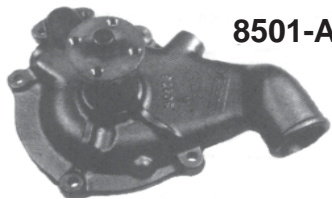

- 8260-U Radiator hose upper moulded like original w/FOMOCO 21.75
- 8286-L Radiator hose lower moulded like original w/FOMOCO 21.75

- 8287-A Clamp radiator hose upper 1.25
- 8287-B Clamp radiator hose lower 1.25
- 8310 Gravel shield 55/57 NOS or used Call
- 8310-AF Gravel shield F/Glass 55/56 104.95
- 8310-BF Gravel shield f/glass 57 104.95
- 8310-C Access hole cover lower air deflector steel ... 5.70

TECH TIP - This item should be painted gloss black!

8310

- 8419 Moulding grille upper 55/57 NOS or used ... Call
- 8419-A Moulding grille upper 55/56 reproduction ... 59.95
- 8419-B Moulding grille upper 57 reproduction 59.95
- 8501-A Water pump new w/gaskets 99.45
- 8501-AR Water pump rebuilt 59.95
- Core Charge 10.00

8501-A

TECH TIP - This item should be painted engine color!

- 8501-B Baffle water pump s/steel 20.95

**8501-B
BAFFLE**

- 8501-HO Water pump modified for higher low RPM flow 149.89
- 8501-R Water pump rebuilt original stamp ECE-8505-B exchanged 159.95
- 8507 Gasket water pump 1.00
- 8509 Pulley water pump NOS or Used Call
- 8509-R Pulley water pump repro 99.95
- 8509-S Pulley water pump repro 1" smaller than original 107.15