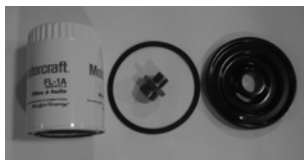

- 6838 Gasket, oil filter diaphragm 1.50
- 6869 Cover, cylinder block vent 6.00
- 6870 Gasket crank vent tube 1.00
- 6872 Gasket block vent tube opening cover 0.40
- 6882-K Kit, spinon oil filter adapt w/ new oil filter 29.95

- 6889 Spring oil filter element 4.95
- 6890-A* Insert oil filter mounting bolt "can type" 14.50
- 6890-B Insert oil filter mtg (spin on type) 7.50
- 6916-AR Solenoid, overdrive transmission
6-volt (Rebuilt) 175.00
Core charge 150.00
- 6916-BR Solenoid, overdrive transmission
12-volt (Rebuilt) 175.00
Core charge 150.00
- 6919 Governor, overdrive transmission Call
- 6922 Gear, overdrive governor - "used original" ... Call
- 6927 Seal, overdrive 1.00
- 6941 Cover overdrive governor rubber 4.95
- 6954 Bracket, engine steady rest upper RH 15.25
- 6955 Bracket, engine steady rest upper LH 15.25