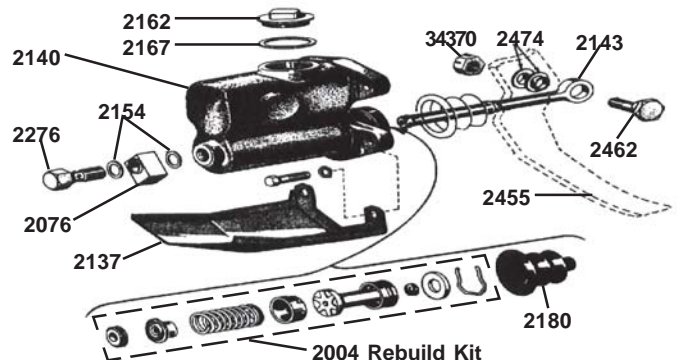

**TECH TIP - This item should be painted gloss black! See page 106 for paint.**

- 1424 Bracket, spare tire holder, 57 ..... 32.95

- 1446 55, Clamp for spare wheel ..... 3.95
- 1448-A 55, Bolt for spare wheel ..... 7.95
- 1448-B 57, Bolt for spare wheel, 6-3/8" long ..... 13.60
- 1448-C 57, Bolt for spare wheel, 5-1/2" long ..... 13.60

- 1455 56, Bumper - spare wheel hinge latch ..... 5.30
- 1457-A Wingnut, spare wheel (exactly like original) 13.95

**TECH TIP - This item #1424 should be painted gloss black! See page 106 for paint.**

- 1457-B Wingnut, spare wheel (replacement type) ..... 3.00
- 1470-FG 56, Retainer rg, (tread cover) - Fiberglass 134.95
- 1470-M 56, Retainer ring, (tread cover) - Metal ..... 139.95
- 1470-S Retainer ring (thread cover) Stainless ..... 174.95
- 1473 Spring, cont. kit latch ..... 8.25
- 1481 Hinge assy. 56 spare wheel mount ..... 129.95
- 1487 56, Bolt, castle nut & washer for spare hinge 9.95
- 1494 Cont. Kit hinge pin, with washer and nut .... 18.70
- 1705-A Valve Caps nickle on brass correct for all 55-57 w/full wheel cover PKG5 ..... 3.50
- 1705-B Valve Stem Extension concours correct 57 . 12.50
- 1705-C Valve tubeless tire 55/56 5/car ..... 0.75
- 1705-D Valve tubeless tire 57 5/car ..... 0.75
- 1705-E Valve stem extension pkg 4 1705's & 1-valve cap for spare 57 ..... 43.95
- 1705-F Valve Extension use with 1130-EV 4pcs ..... 8.90
- 1705-G Valve Extension use w/1130-EV 5pcs ..... 11.50