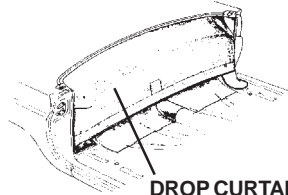

Dash Cover

**55-56 All dash covers are sewn as original and are ready for Concours events.

TDC55BK	55 Black	37.14
TDC55GN	55 Green	37.14
TDC55RD	55 Red	37.14
TDC56BS	56 Buckskin	37.14
TDC56GN	56 Green	37.14
TDC56PK	56 Peacock	37.14
TDC56RD	56 Red	37.14

Kick Panels

** Sold as Pair

TKP55WT	White	55.64
TKP55YL	Yellow	77.92
TKP56WT	White	55.64
TKP57BU	Blue	77.92
TKP57BZ	Bronze	77.92
TKP57GN	Green	77.92
TKP57RD	Red	77.92
TKP57WT	White	55.64

Quarter Panel Cardboards

**Our quarter panel cardboard, fits between the door post and the rear wheelhouse area. Sold as Pair

TQP55BK	55-56 Black	25.57
TQP55WT	55 White	25.57
TQP55YL	55 Yellow	25.57
TQP56BS	56 Buckskin	25.57
TQP56GN	56 Green	25.57
TQP56PK	56 Peacock	25.57
TQP56RD	56 Red	25.57
TQP57BK	57 Black	25.57
TQP57BU	57 Blue	25.57
TQP57BZ	57 Bronze	25.57
TQP57GN	57 Green	25.57
TQP57RD	57 Red	25.57
TQP57WT	57 White	25.57
K-35	Quarter trim panels to body (2 sides)	2.70
31262-K	Quarter Panel Cardboard tack strip pair	6.00

Padded Dash

**Every padded dash is handcrafted to fit right onto original factory mounting points.

04290C	57 Blue	449.95
04290D	57 Black	449.95
04290E	57 White	449.95
04290F	57 Red	449.95
04290G	57 Green	449.95
04290H	57 Bronze	449.95
K-44A	Dash pad Retaining Strap to Dash Each .	1.95

Seat Belts

** Very nice replacement type. Chrome lift release buckle. Kit includes hardware for installation. I-Bolt Mount. Prices listed are for one set. (Enough for one Person)