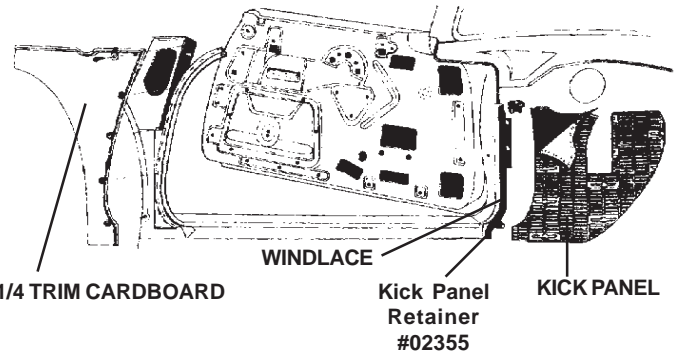

Dash Cover

**55-56 All dash covers are sewn as original and are ready for Concours events.

TDC55BK	55 Black	37.14
TDC55GN	55 Green	37.14
TDC55RD	55 Red	37.14
TDC56BS	56 Buckskin	37.14
TDC56GN	56 Green	37.14
TDC56PK	56 Peacock	37.14
TDC56RD	56 Red	37.14

Kick Panels

** Sold as Pair

TKP55WT	White	55.64
TKP55YL	Yellow	77.92
TKP56WT	White	55.64
TKP57BU	Blue	77.92
TKP57BZ	Bronze	77.92
TKP57GN	Green	77.92
TKP57RD	Red	77.92
TKP57WT	White	55.64

Quarter Panel Cardboards

**Our quarter panel cardboard, fits between the door post and the rear wheelhouse area. Sold as Pair

TQP55BK	55-56 Black	25.57
TQP55WT	55 White	25.57
TQP55YL	55 Yellow	25.57
TQP56BS	56 Buckskin	25.57
TQP56GN	56 Green	25.57
TQP56PK	56 Peacock	25.57
TQP56RD	56 Red	25.57
TQP57BK	57 Black	25.57
TQP57BU	57 Blue	25.57
TQP57BZ	57 Bronze	25.57
TQP57GN	57 Green	25.57
TQP57RD	57 Red	25.57
TQP57WT	57 White	25.57
K-35	Quarter trim panels to body (2 sides)	2.70
31262-K	Quarter Panel Cardboard tack strip pair	6.00

Padded Dash

**Every padded dash is handcrafted to fit right onto original factory mounting points.

04290C	57 Blue	449.95
04290D	57 Black	449.95
04290E	57 White	449.95
04290F	57 Red	449.95
04290G	57 Green	449.95
04290H	57 Bronze	449.95
K-44A	Dash pad Retaining Strap to Dash Each .	1.95