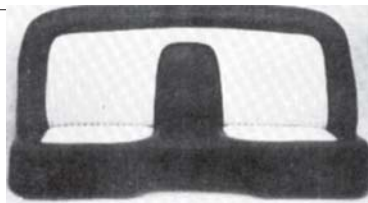

1955 SEAT COVER

1956 SEAT COVER

1957 SEAT COVER

SEAT UPHOLSTERY SET

All of our seat cover sets include cushion and backrest covers, backrest hinge "booties", and the "wings" that go between the edge of the backrest and the backrest cardboard.

1956

1957

TSC55BK	55 Black & White	229.08
TSC55RD	55 Red & White	229.08
TSC55GN	55 Green & White	229.08
TSC55YL	55 Black & Yellow	275.76
TSC56BK	56 Black & White	229.08
TSC56RD	56 Red & White	229.08
TSC56PK	56 Peacock & White	229.08
TSC56GN	56 Green & White	229.08
TSC56BS	56 Buckskin Tan & White	229.08
TSC57BK	57 Black & White	229.08
TSC57WT	57 White	229.08
TSC57BU	57 Blue	229.08
TSC57RD	57 Red	229.08
TSC57BZ	57 Bronze	229.08
TSC57GN	57 Green	275.76