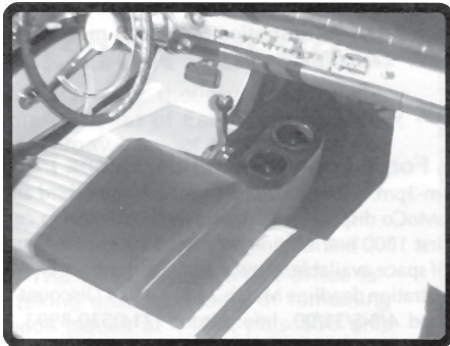

THUNDERBIRD CONSOLE

** Padded upholstered console serves as an armrest & has a storage compartment w/2 large drink holders. The colors do not match exactly to the originals but are rather close.

CC-5557-BLK	Black 55/57	149.95
CC-5557-RED	Red 55&57	149.95
CC-5556-WHT	White 55/56	149.95
CC-56-RED	Red 56	149.95
CC-56-PEA	Peacock 56	149.95
CC-57-BLU	Blue 57	149.95
CC-57-GRN	Green 57	149.95
CC-57-WHT	White 57	149.95

painted surface area where the hardtop/convertible top weatherstrip makes contact.

- Eliminates and protects against unsightly weatherstrip impressions and discoloration.
- Adheres by "Static Cling".
- Easy on-off application and removal.