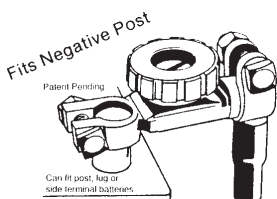

BATTERY MASTER SWITCH

Disconnects all electrical circuits with a simple turn of the knob. Attaches to battery in minutes. Heavy duty. Suitable for 6 or 12 volt batteries. Eliminates battery drain. Prevents electrical fires. Provides emergency cut-off. Remove knob to stop theft and unauthorized operation.
 10654-BD.....9.95