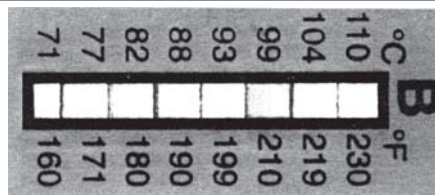

Diamond Back Radial

1508-DA	P205/75R15 2 1/2" WW	164.95
1508-DB	P205/75R14 2 1/2" WW	159.95

Firestone Bias Ply

1508-FA	6:70X15 2 11/16" WW	139.95
1508-FB	7:50X14 2 1/4" WW	139.95

Goodyear Bias Ply

1508-GA	6:70X15 2 11/16" WW	159.95
1508-GB	7:50X14 2 1/4" WW	154.95

Goodyear Radial

1508-GC	P205/75R15 2 3/8" WW	184.95
1508-GD	P205/75R14 2 3/8" WW	179.95

TEMPERATURE INDICATOR

TRUTEMP Maximum temp indicator shows max temp ever reached non-reversible 5.00
TRUTEMP2 Current temp indicator shows current temp 5.25