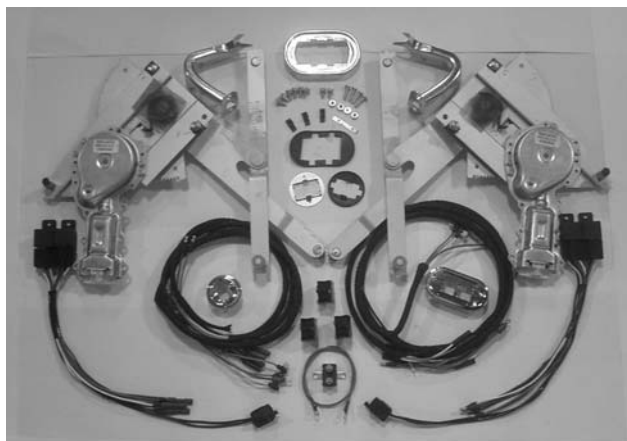

ACCESSORIES

23208-A Complete Power Window Kit for 1955-57, 12 volt, T-birds, without power windows & without power seats. Includes : new regulators, rollers, motors, relays, wiring, door gards, switches, attaching hardware, & instructions**\$929.00**

23208-B Complete Power Window Kit for 56/57 T-birds with existing power windows and power seats. Includes new regulators, motors & relays, rollers, attaching hardware & instructions.....**\$579.00**

23208-C Complete Power Window Kit for 56 T-birds with existing power seats and manual windows. Includes: new regulators, motors, relays, wiring, door gards, switches, rollers, attaching hardware, & instructions**\$929.00**

23208-D Complete Power Window Kit for 57 T-birds with existing power seats and manual windows. Includes: new regulators, motors, relays, wiring, door gards, switches, roller, attaching hardware, & instructions.....**\$929.00**

23208-E Complete Power Window Kit for 55 T-birds converted to 12V with existing power windows. Includes: new regulators, motors, rollers, relays, terminal block, attaching hardware, & instructions.**\$579.00**